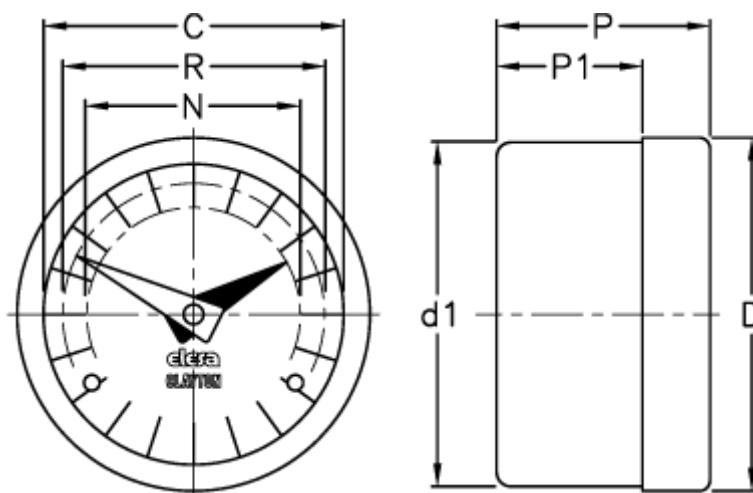

Article number: 2307070041
Description: E+G Gravity indicator
GA11-0016-D

Measures

| | | |
|----|---|------|
| C | = | 42 |
| D | = | 49.8 |
| D1 | = | 48.2 |
| N | = | 30 |
| P | = | 30 |
| P1 | = | 23.0 |
| R | = | 37 |